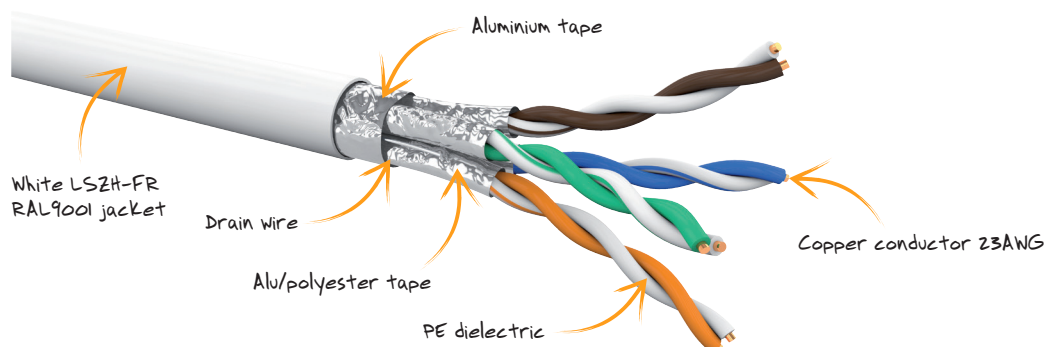

CABLE MARKED

GIGAMEDIA EN50173 CAT6A F/FTP LSZH-FR C6AFF4PSFR-TP029A Cca NVP 78% 4 PAIRS 23AWG

TRANSMISSION PERFORMANCE

FREQUENCY (MHZ)	IMPEDANCE (Ω)	ATTENUATION (DB) MAX	NEXT (DB) MIN	PSNEXT (DB) MIN	ACRF (DB) MIN	PSACRF (DB) MIN	RETURN LOSS (DB) MIN	PROPAGATION DELAY (NS) MAX	DELAY SKEW (NS) MAX
4	100 ±15	3.8	66.3	63.3	56.0	53.0	23.0	552.0	45
10		5.9	60.3	57.3	48.0	45.0	25.0	545.4	
16		7.5	57.2	54.2	43.9	40.9	25.0	543.0	
20		8.4	55.8	52.8	42.0	39.0	25.0	542.0	
31.25		10.5	52.9	49.9	38.1	35.1	23.6	540.4	
62.5		15.0	48.4	45.4	32.1	29.1	21.5	538.6	
100		19.1	45.3	42.3	28.0	25.0	20.1	537.6	
125		21.5	43.8	40.8	26.1	23.1	19.4	537.2	
200		27.6	40.8	37.8	22.0	19.0	18.0	536.5	
250		31.1	39.3	36.3	20.0	17.0	17.3	536.3	
300		34.3	38.1	35.1	18.5	15.5	17.3	536.1	
500		45.3	34.8	31.8	14.0	11.0	17.3	535.6	

- Segregation class D
- Insulation resistance (500 V): ± 5000 MΩ/km
- Capacitance @ 800 Hz nom.: 46 nF/km
- Velocity of propagation: 78 %

P/N	DESCRIPTION	Color	Length
GGM C6AFF4PSFRT5	4 pairs CAT6A F/FTP AWG23 LSZH-FR Cca	White	500 m drum
GGM C6AFF4PSFRU200	4 pairs CAT6A F/FTP AWG23 LSZH-FR Cca	White	200 m reel in box